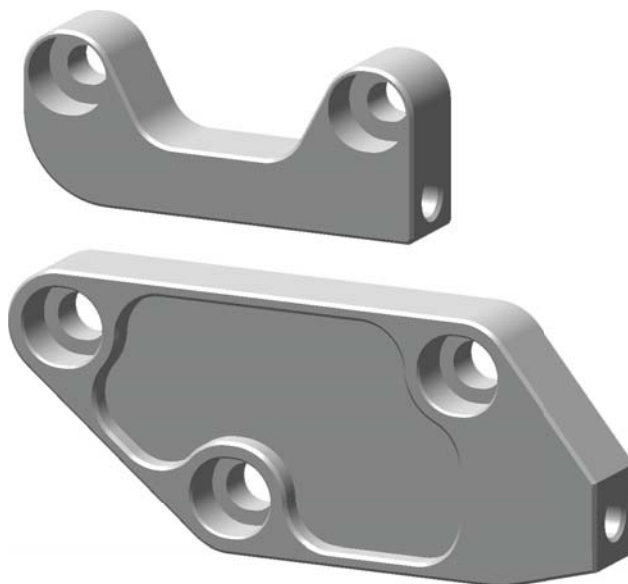

### Motor Plate Adapter Mounts for LS-Series Engines

**Description:**

Motor plate adapters for Chevrolet LS-series engines. Includes upper and lower auxiliary motor plate mounts that attach to the A/C compressor bosses on the passenger side of LS blocks.

## 6061 Motor Plate Adapter Mounts for LS-Series Engines

Qty	Part Number	Description
7	3108-M10H-C	Lock washer 10mm high-collar
7	3146-10C-030-C	Socket head cap screw 10mm - 1.5p x 30mm Grade 12.9
1	7993-030	Mount A/C upper adapter
1	7993-031	Mount A/C lower adapter