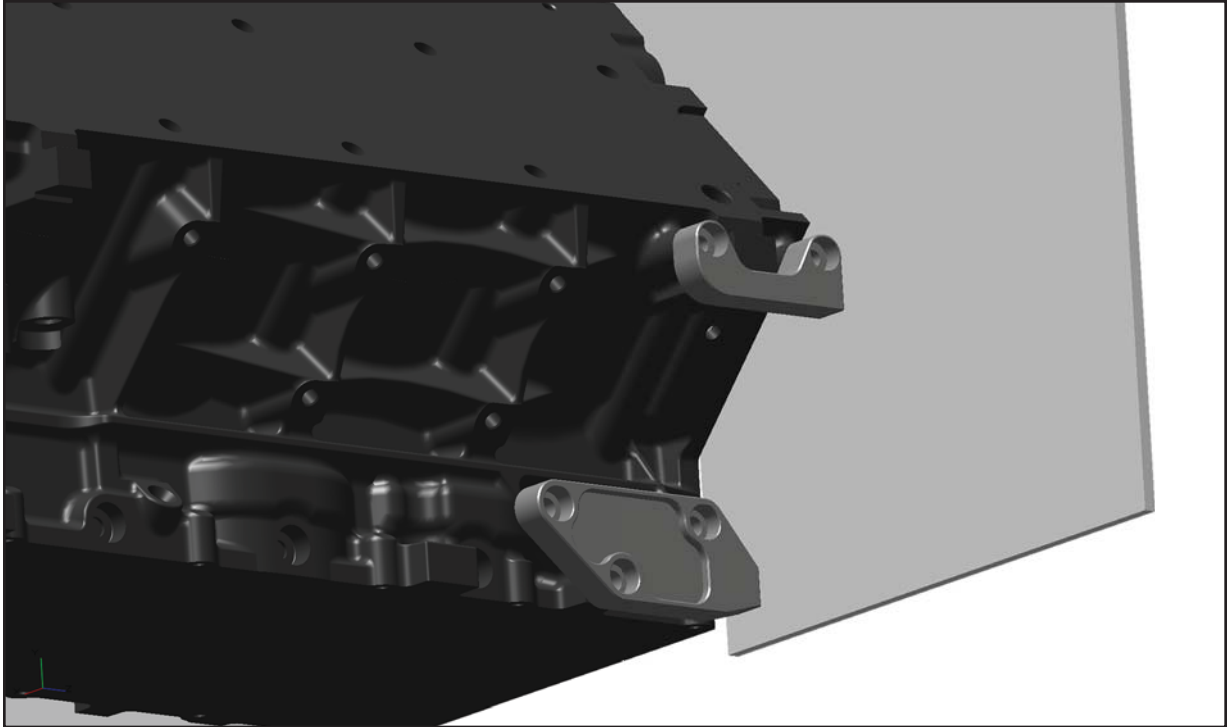

PARTS LIST

6061 Motor Plate Adapter Mounts for LS-Series Engines

Qty	Part Number	Description
7	3108-M10H-C	Lock washer 10mm high-collar
7	3146-10C-030-C	Socket head cap screw 10mm - 1.5p x 30mm Grade 12.9
1	7993-030	Mount A/C upper adapter
1	7993-031	Mount A/C lower adapter

NOTE: Use factory recommended torque specs for OEM A/C compressor bracket.